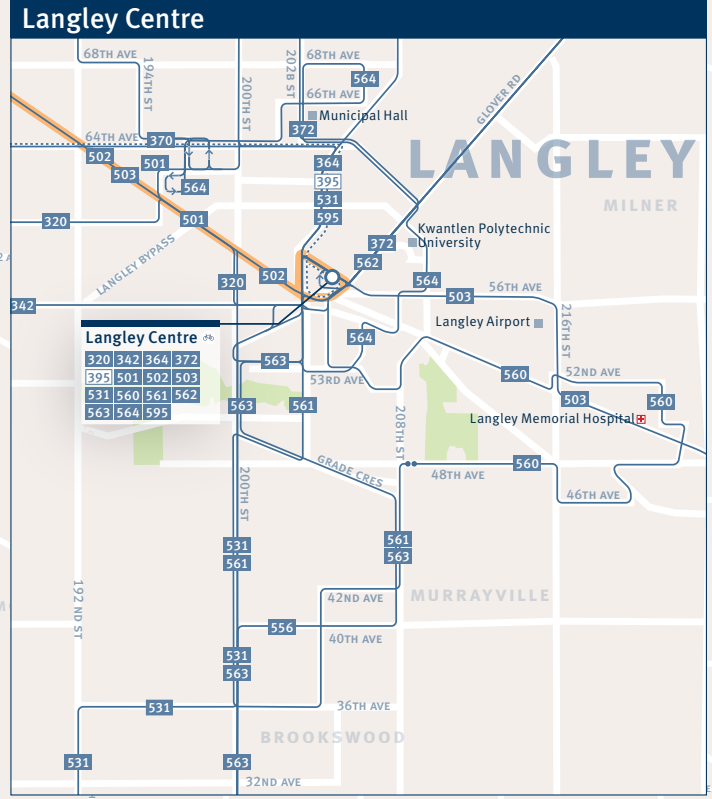

Langley Centre

Connection to Route 21 to Abbotsford via BC Transit