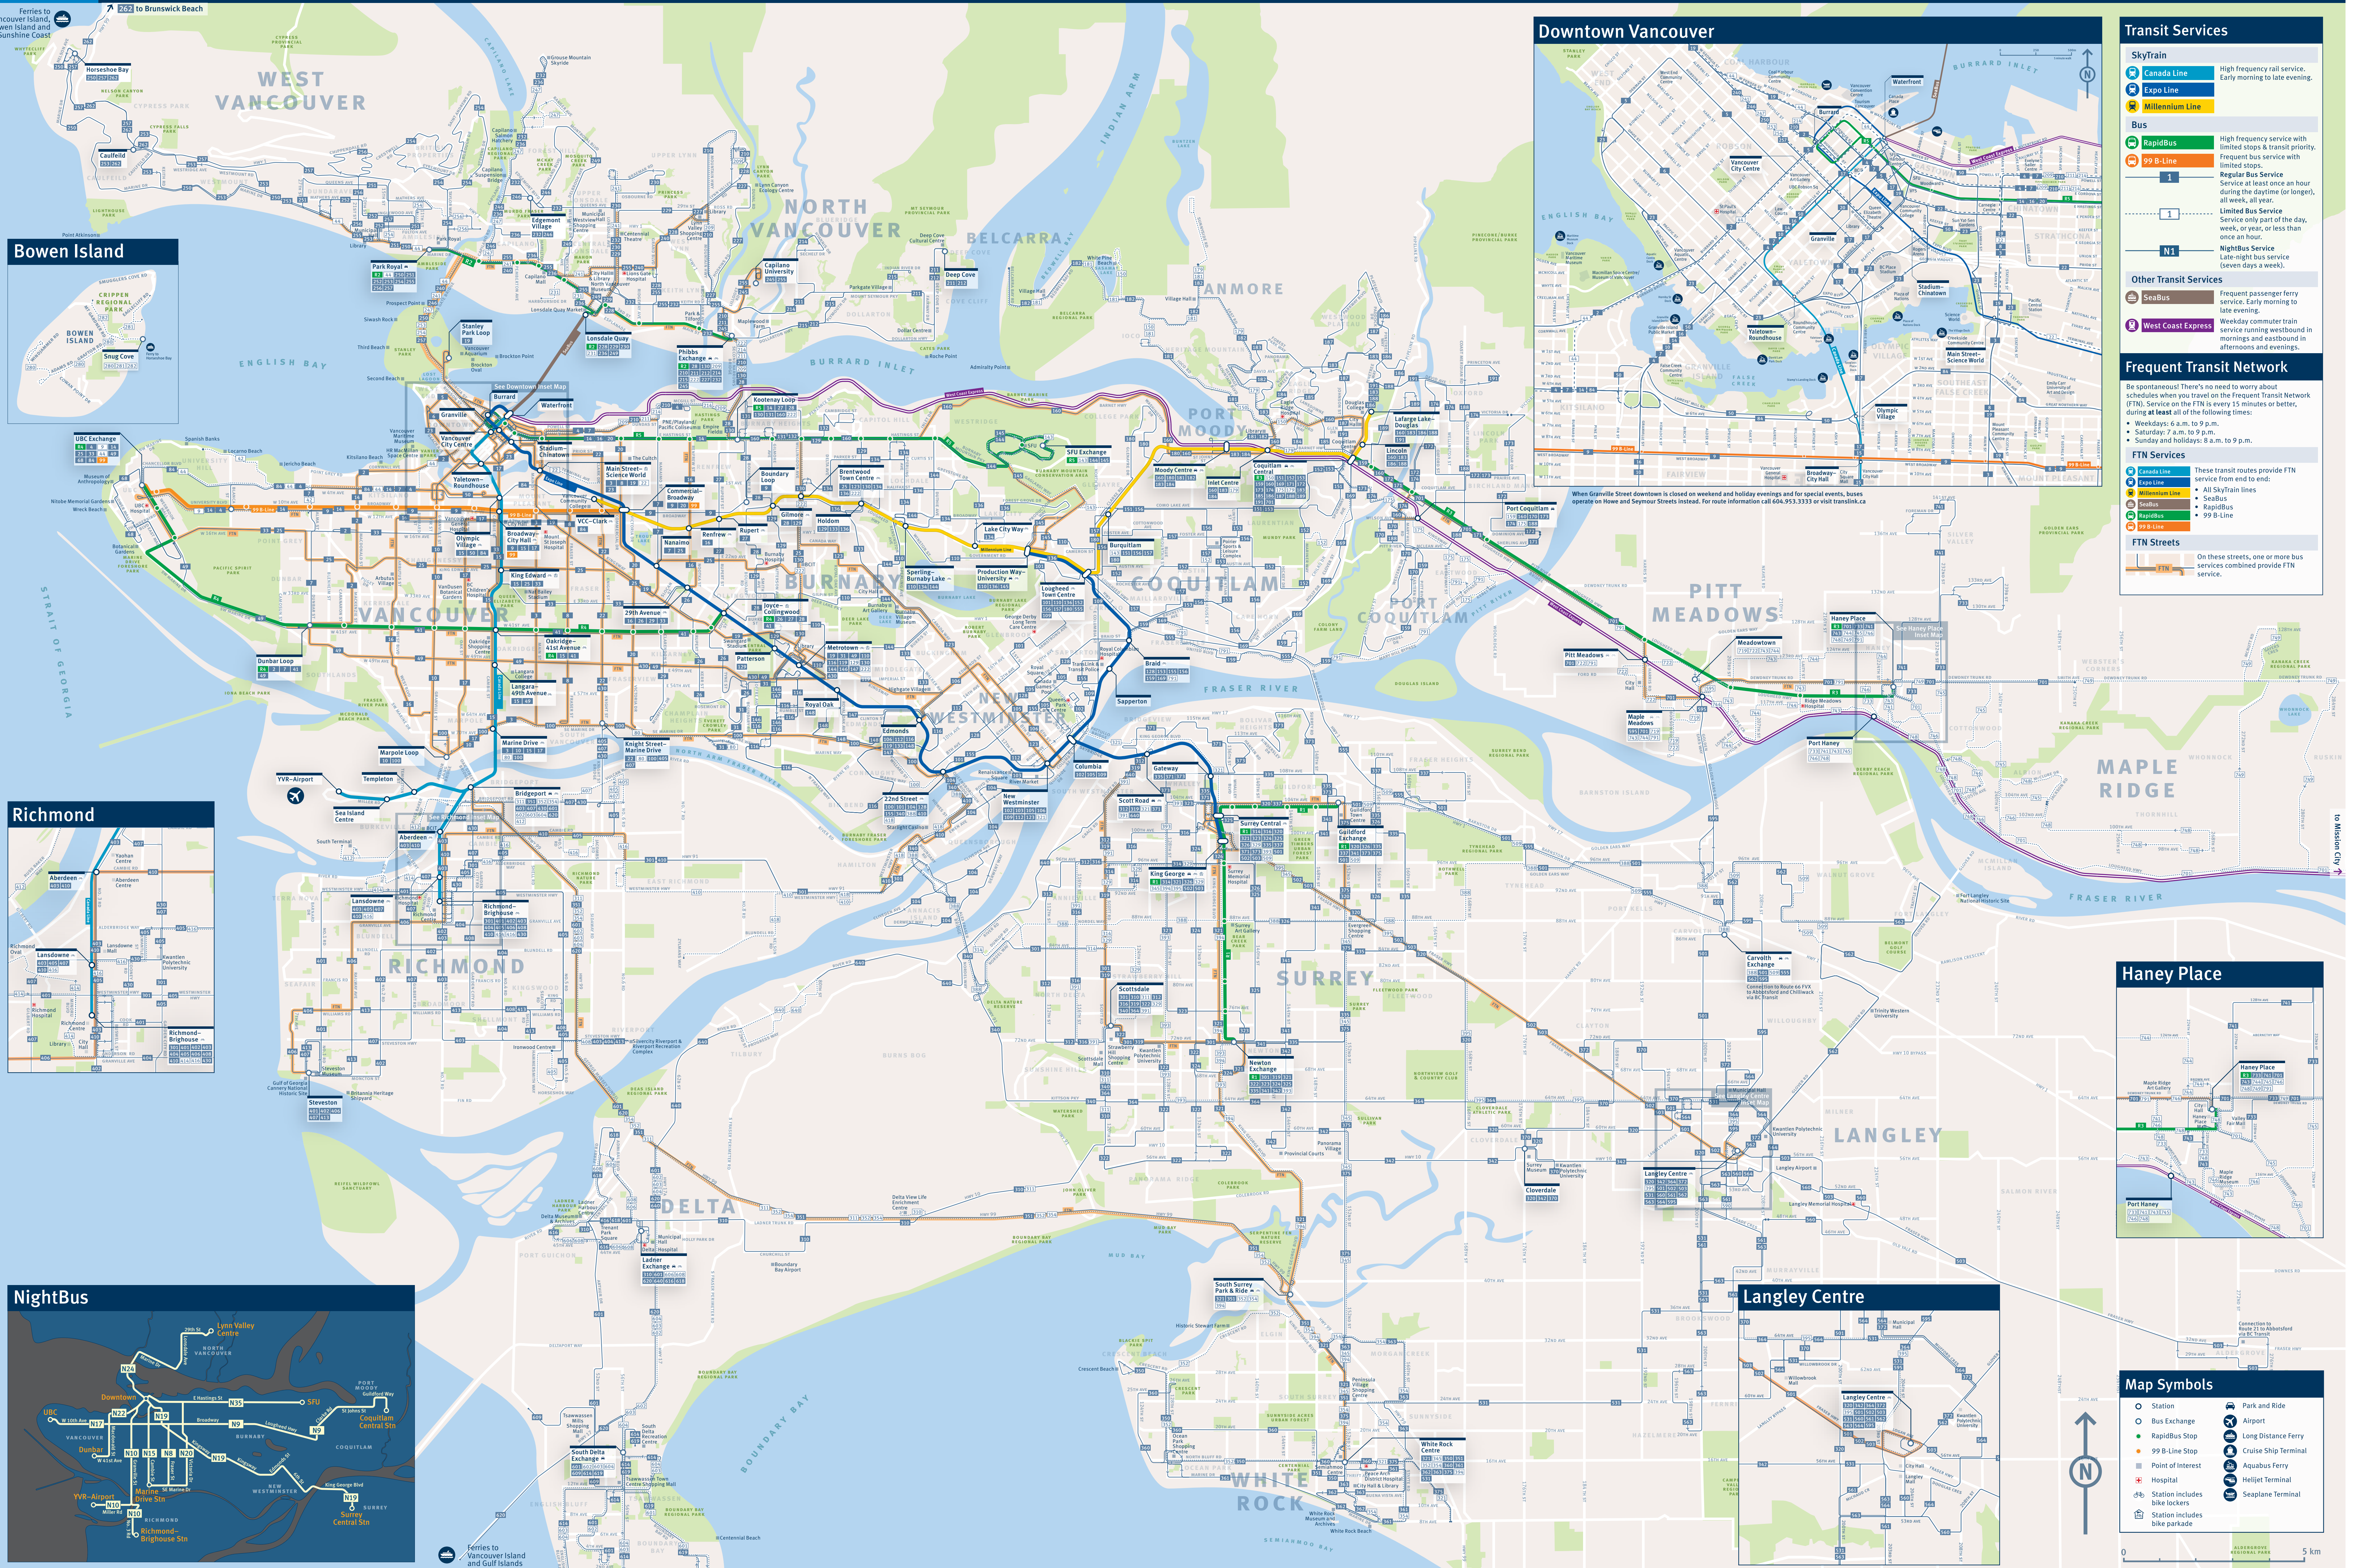

T Metro Vancouver Transit Map

Ferries to Vancouver Island, Bowen Island and Sunshine Coast

Bowen Island

Richmond

NightBus

Downtown Vancouver

When Granville Street downtown is closed on weekend and holiday evenings and for special events, buses operate on Howe and Seymour Streets instead. For route information call 604.953.3333 or visit translink.ca

Transit Services

SkyTrain

- Canada Line: High frequency rail service. Early morning to late evening.
- Expo Line: High frequency rail service. Early morning to late evening.
- Millennium Line: High frequency rail service. Early morning to late evening.

Frequent Transit Network

Be spontaneous! There's no need to worry about schedules when you travel on the Frequent Transit Network (FTN). Service on the FTN is every 15 minutes or better, during at least all of the following times:

- Weekdays: 6 a.m. to 9 p.m.
- Saturday: 7 a.m. to 9 p.m.
- Sunday and holidays: 8 a.m. to 9 p.m.

FTN Services

- Canada Line: These transit routes provide FTN service from end to end:
- Expo Line: All SkyTrain Lines
- Millennium Line: All SkyTrain Lines
- SeaBus: RapidBus
- 99 B-Line: RapidBus
- 1: RapidBus
- N1: RapidBus